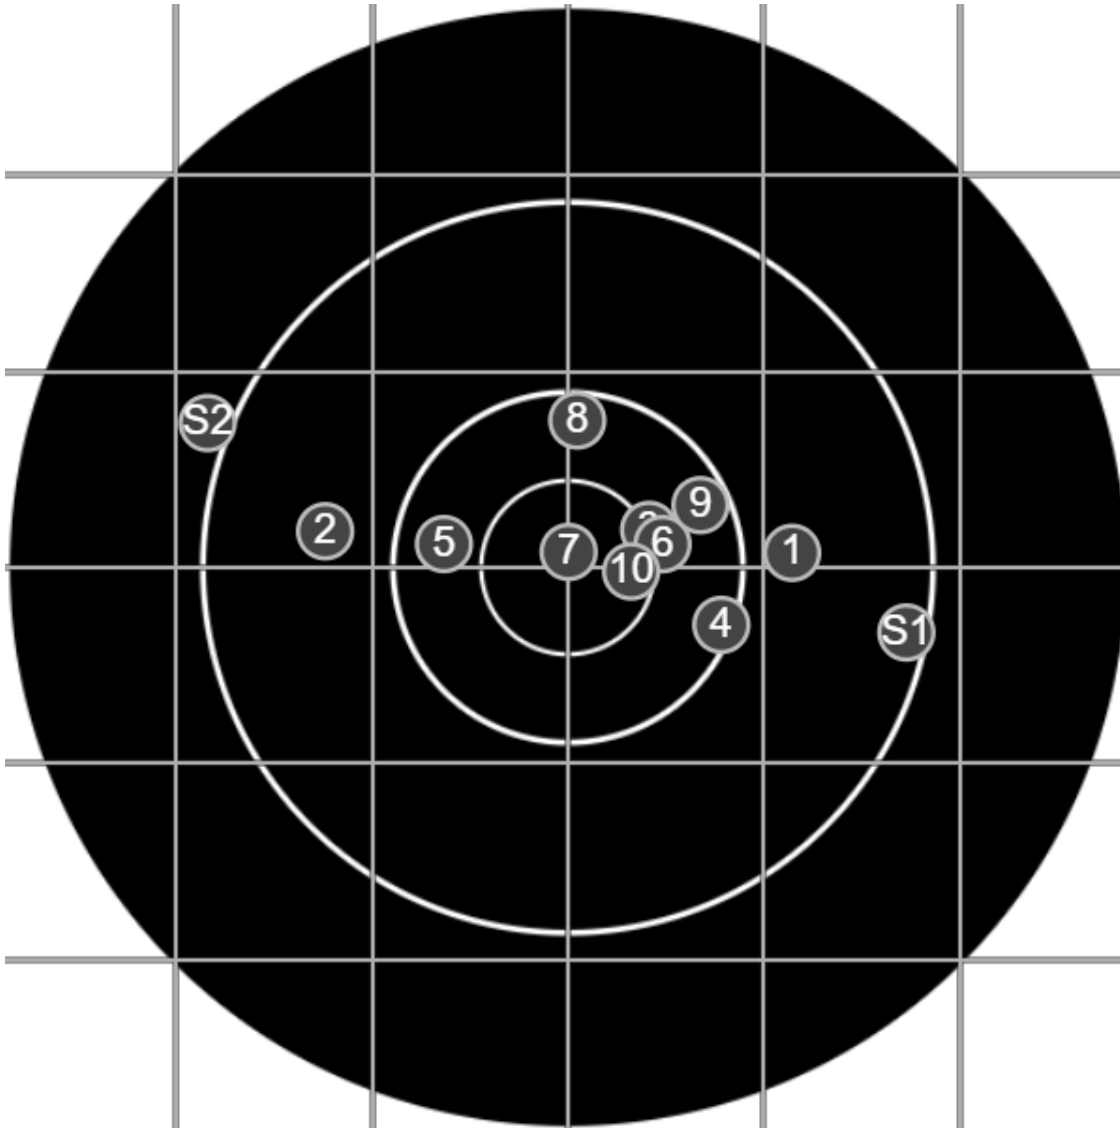

#	fps	score
10	1860	V
9	1902	5
8	1920	4
7	1836	5
6	1899	5
5	1863	5
4	1895	5
3	1875	V
2	1886	5
1	1877	V
S2	1875	(4)
S1	1771	(3)

SILVER MOUNTAIN TARGETS
Made in Canada

true
9/28/2024
2:40:08 PM

BRC Club Shoot
Series 2
600 yards

BRC T4 [-60]
AU-600y

Group: 381.2 mm
(380.8w x 166.5h)

(Iron)
Shooter
Dennis Lavelle [m04]

48.3

FINAL
v: 1889, sd: 15.1

#	fps	score
10	1892	V
9	1886	5
8	1886	5
7	1852	V
6	1910	5
5	1906	5
4	1891	5
3	1896	V
2	1886	4
1	1883	4
S2	1862	(3)
S1	1874	(4)